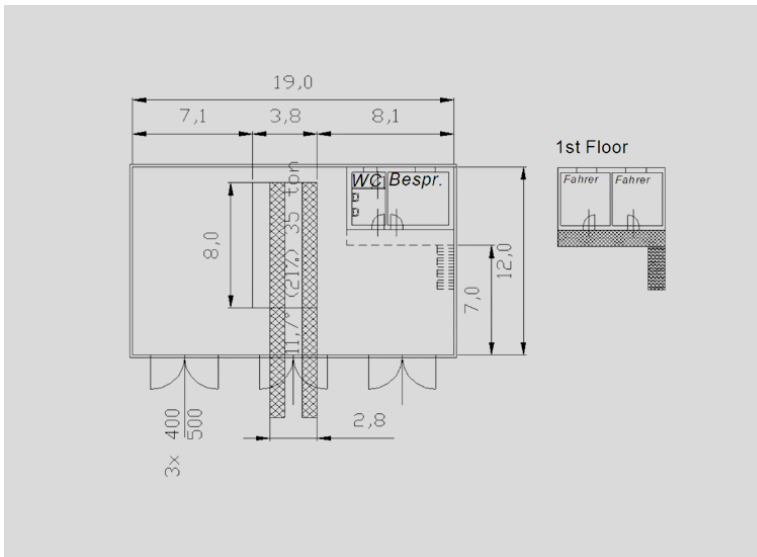

Facilities

facilities

- inspection area for vehicle inspection
- event location
- control center

office (staff) building

- office/staff room: 35,2m²
- office/staff room: 22,9m²
- kitchen: 6,7m²
- storage room: 60,4m²

external test rig

- thermal analyses under static running condition
- agricultural tractor PTO analyses

Facilities

vehicle inspection building

- inspection ramp: max. 35t
- driver room
- meeting room
- rest room