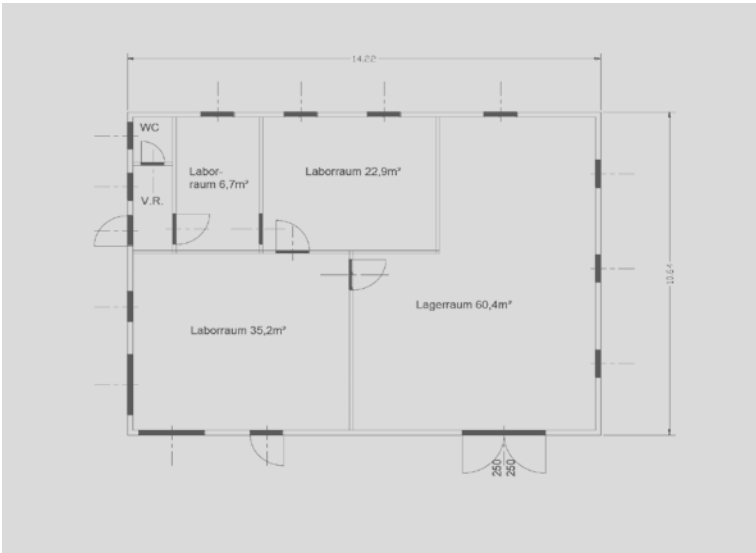

Facilities

facilities

- inspection area for vehicle inspection
- event location
- control center

office (staff) building

- office/staff room: 35,2m²
- office/staff room: 22,9m²
- kitchen: 6,7m²
- storage room: 60,4m²

external test rig

- thermal analyses under static running condition
- agricultural tractor PTO analyses

Facilities

vehicle inspection building

- inspection ramp: max. 35t
- driver room
- meeting room
- rest room