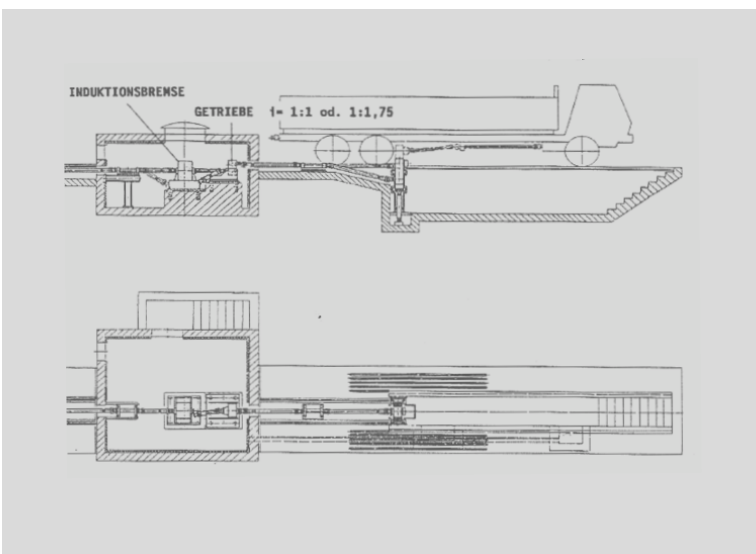

Facilities

facilities

- inspection area for vehicle inspection
- event location
- control center

office (staff) building

- office/staff room: 35,2m²
- office/staff room: 22,9m²
- kitchen: 6,7m²
- storage room: 60,4m²

external test rig

- thermal analyses under static running condition
- agricultural tractor PTO analyses

Facilities

vehicle inspection building

- inspection ramp: max. 35t
- driver room
- meeting room
- rest room